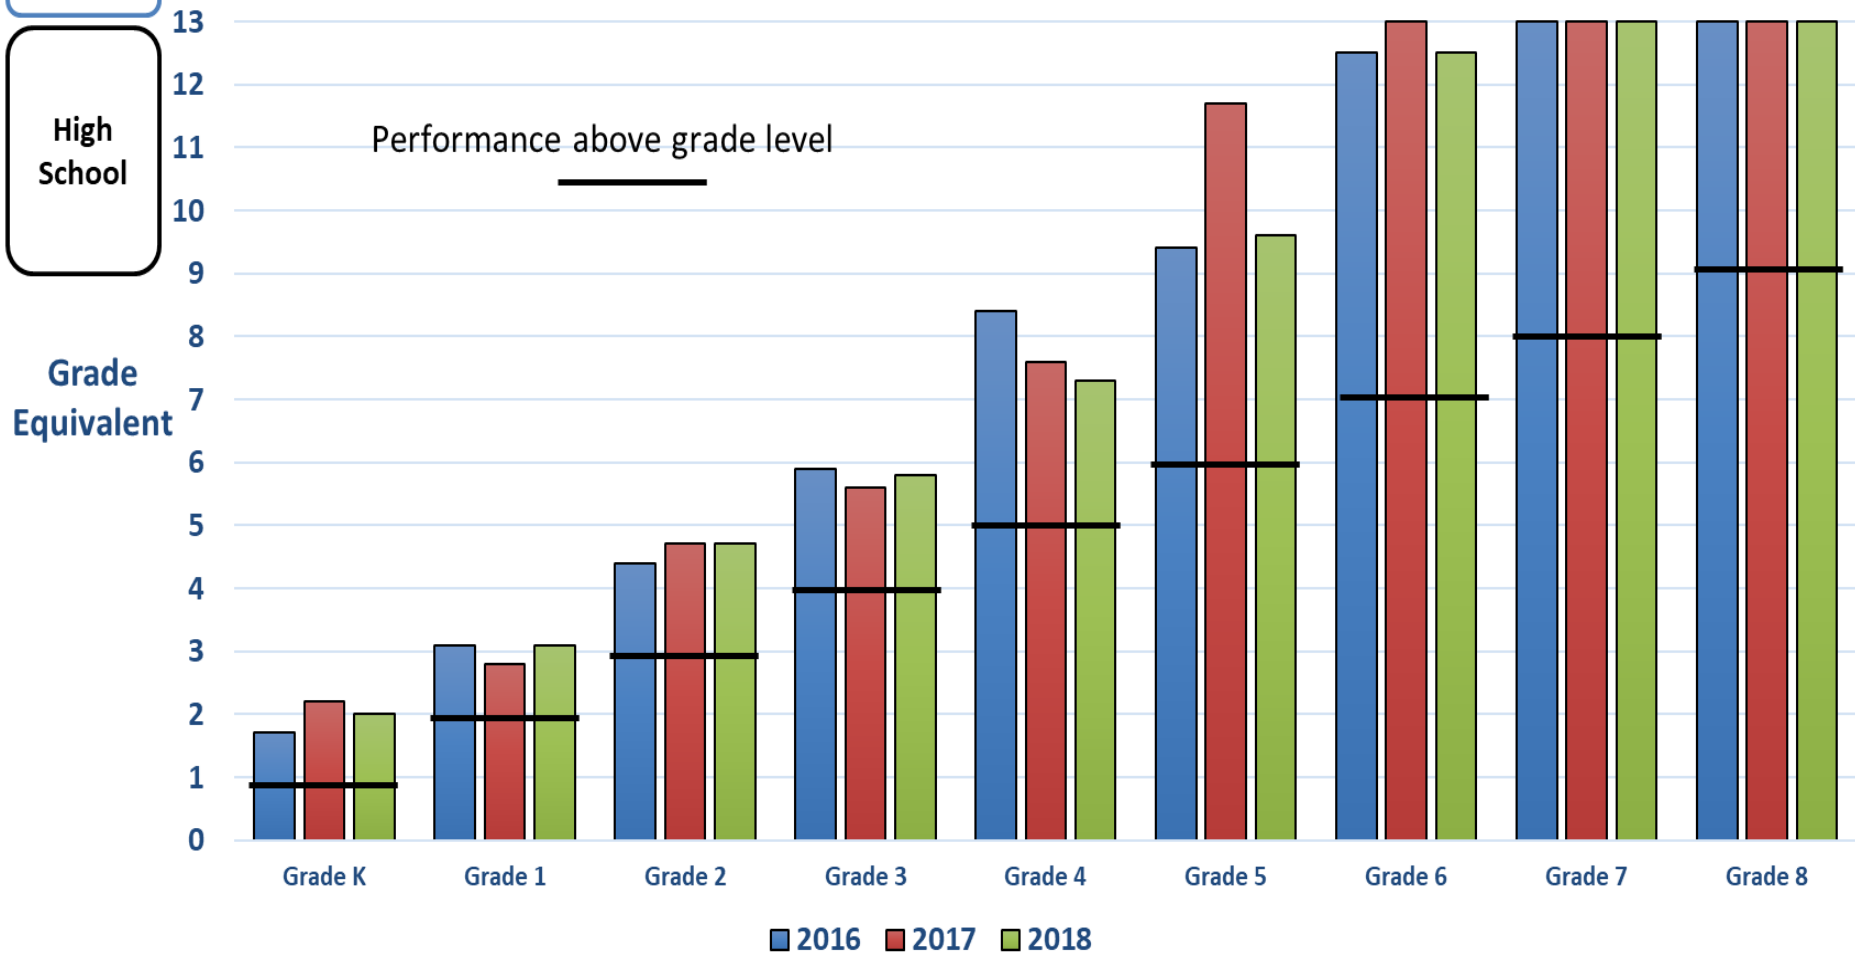

Iowa Test of Basic Skills Trinity Academy Core Grade Equivalents

College

High School