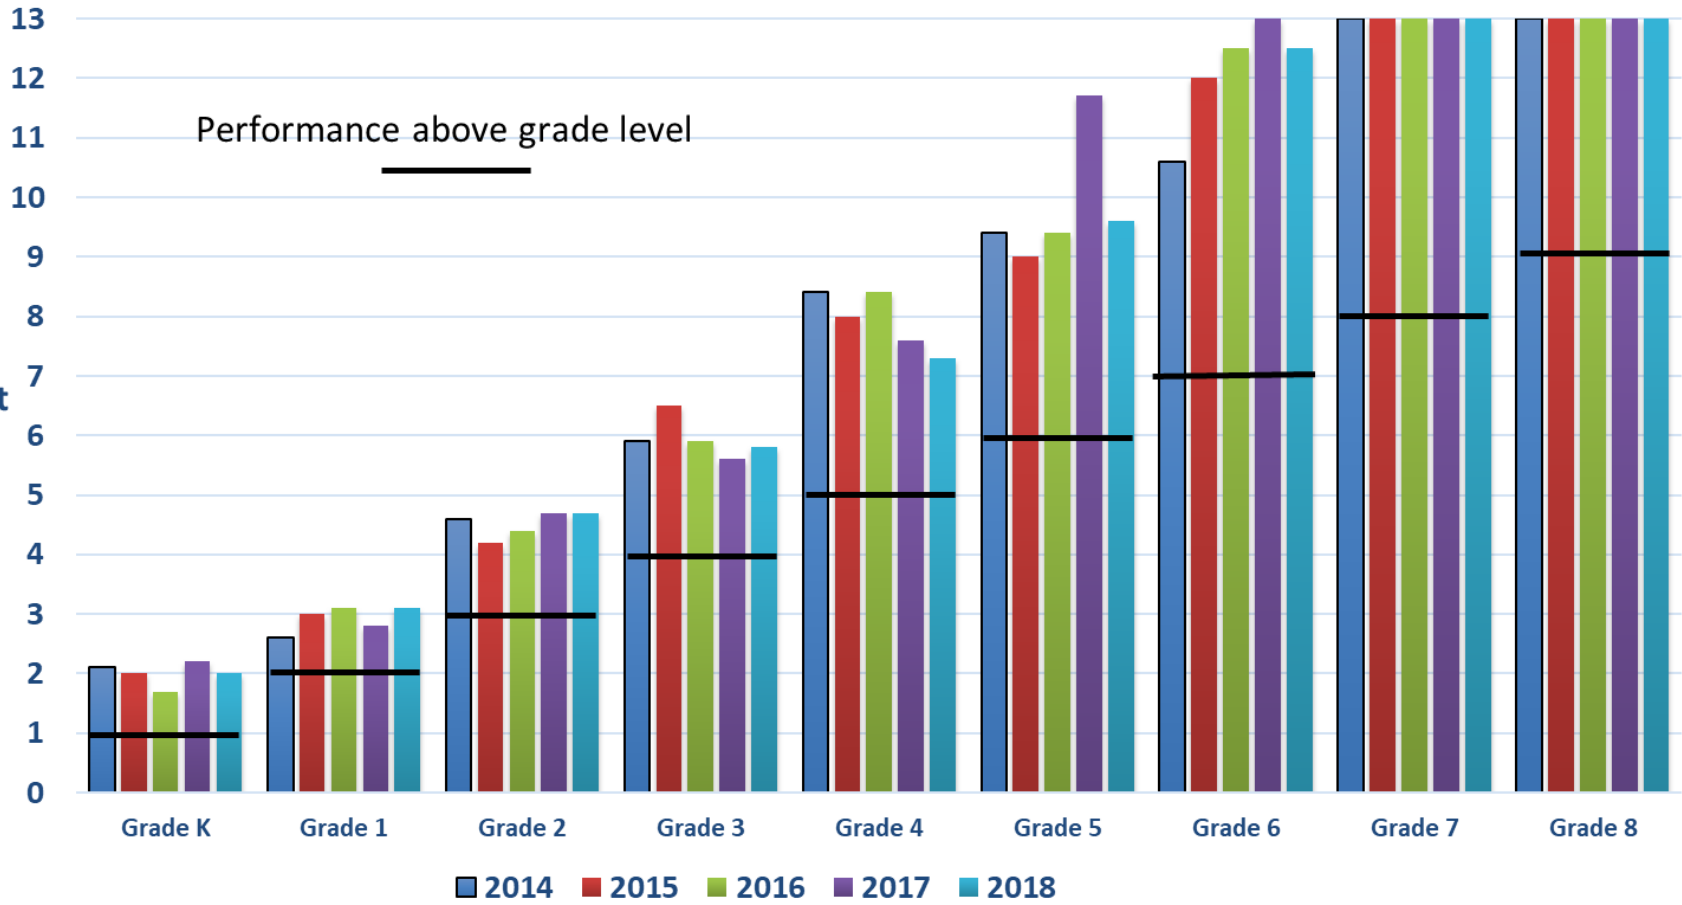

Iowa Test of Basic Skills Trinity Academy Core Grade Equivalents

College

High School

Grade Equivalent