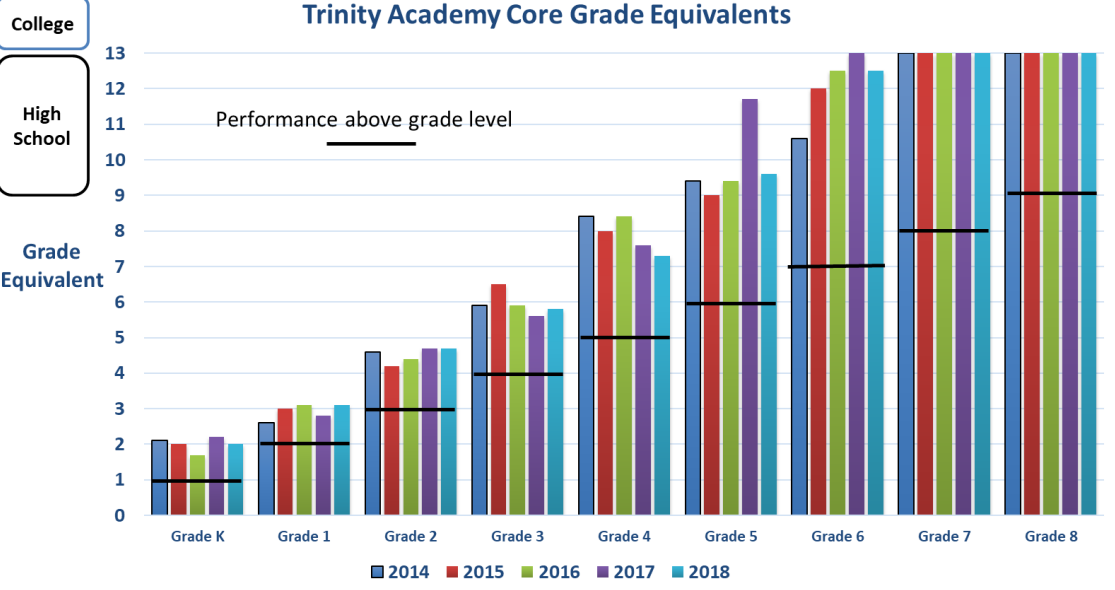

Iowa Test of Basic Skills Trinity Academy Core Grade Equivalents