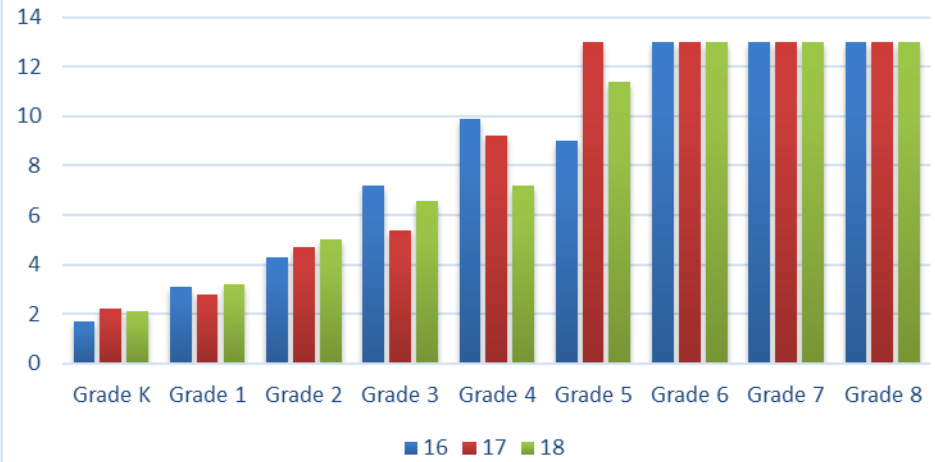

Reading

Language

Mathematics

Iowa Test of Basic Skills Trinity Academy Core Grade Equivalents