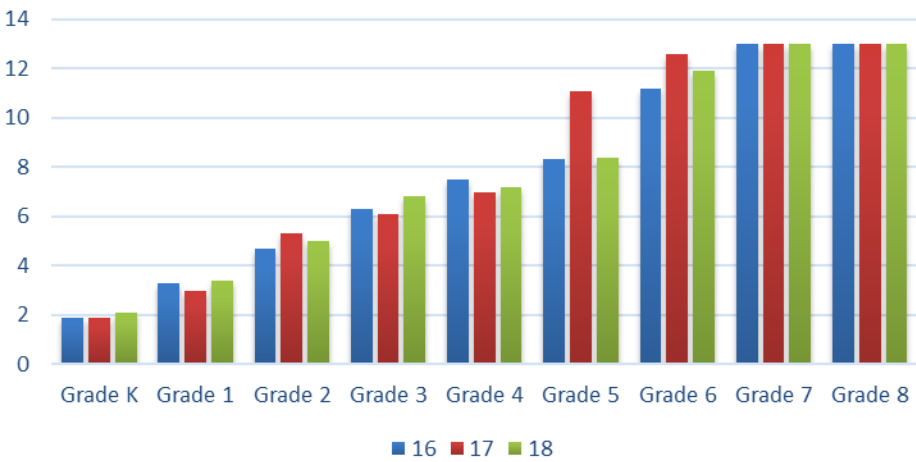

Reading

Language

Mathematics

Iowa Test of Basic Skills Trinity Academy Core Grade Equivalents