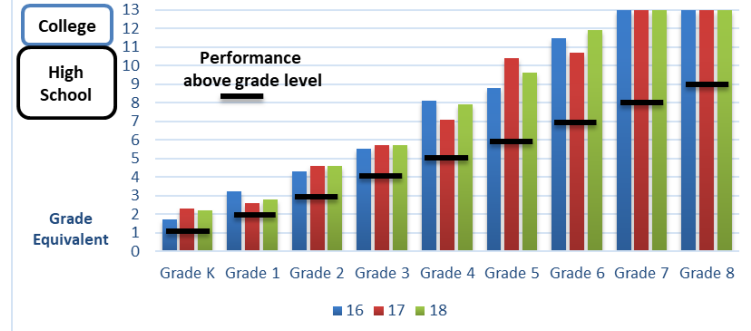

Mathematics