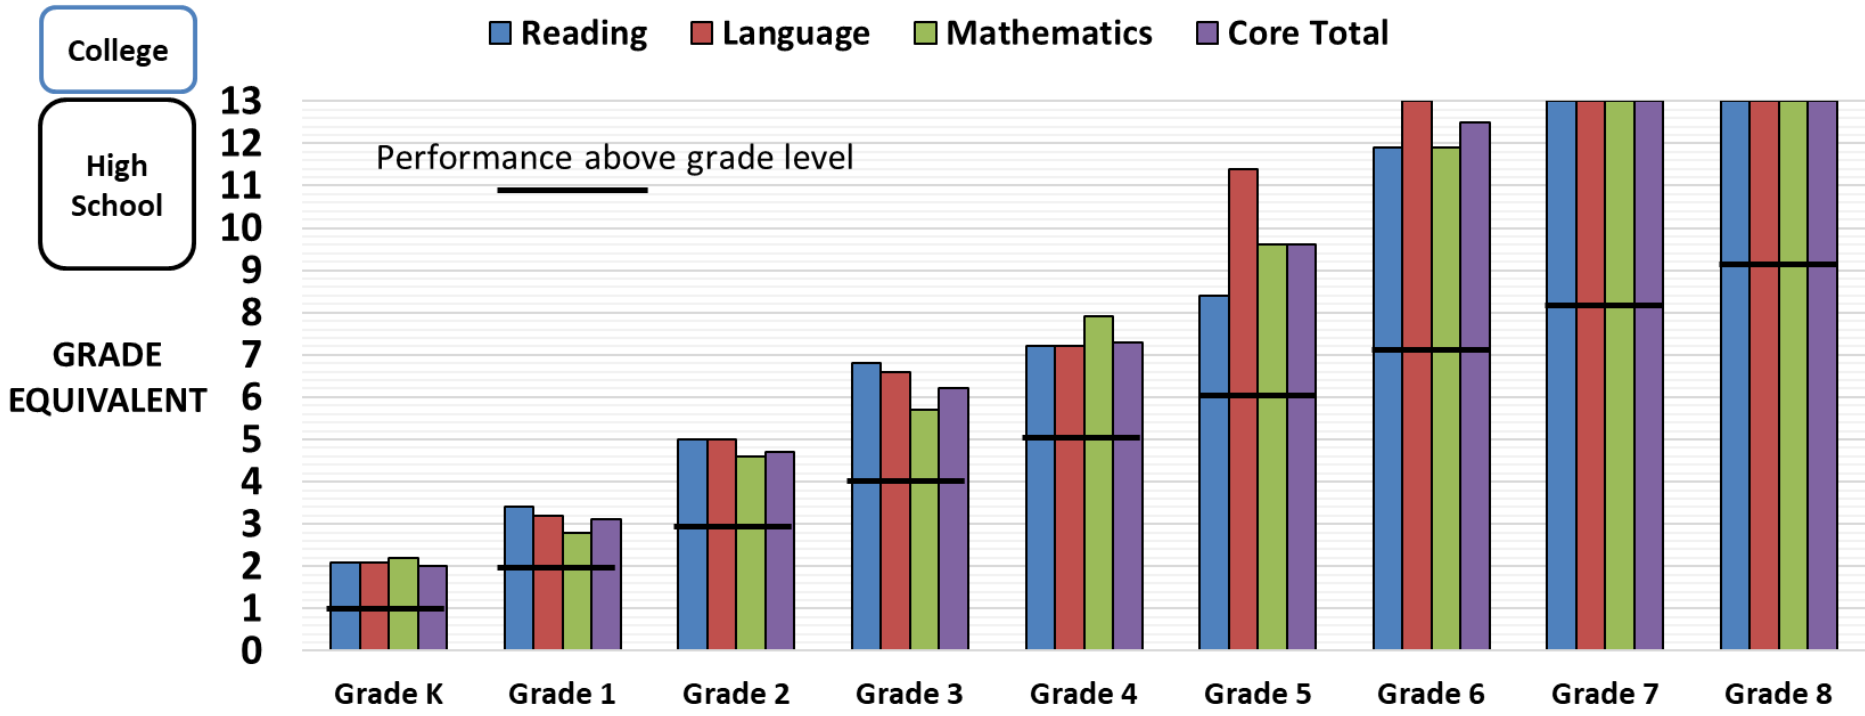

2018 Iowa Test of Basics Trinity Academy Grade Equivalents

College

High School

GRADE EQUIVALENT

Reading Language Mathematics Core Total

Performance above grade level