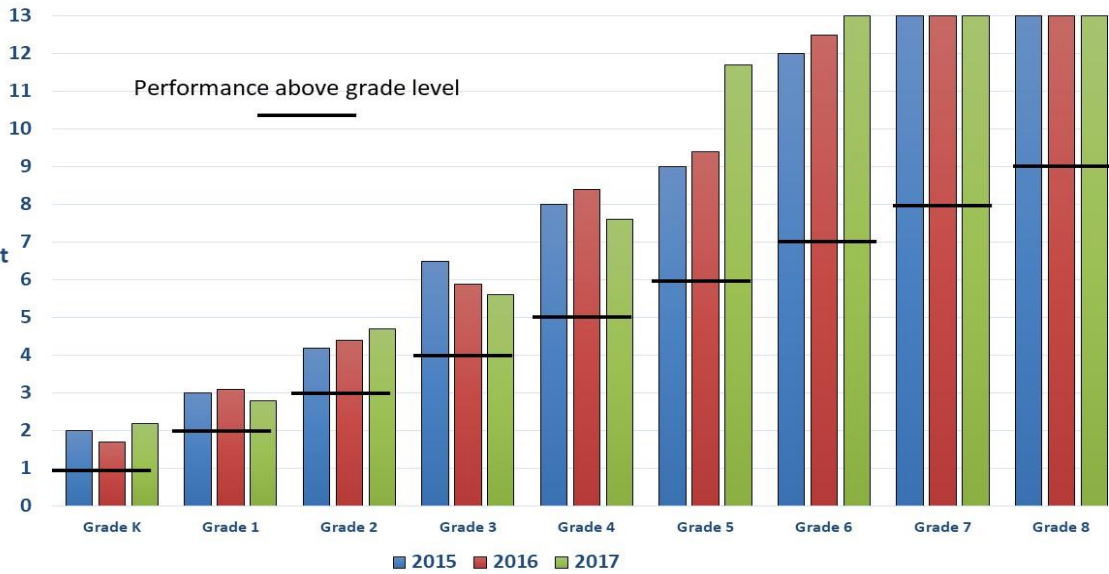

Iowa Test of Basic Skills Trinity Academy Core Grade Equivalents

College

High School

Grade Equivalent