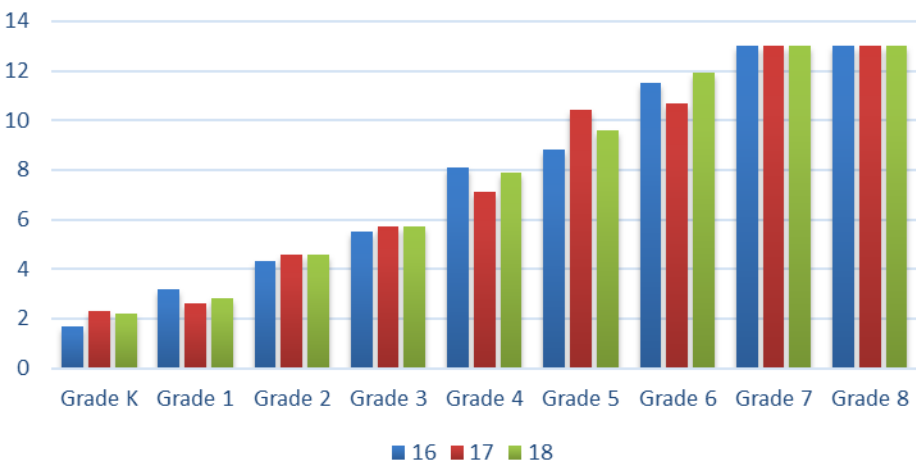

Mathematics