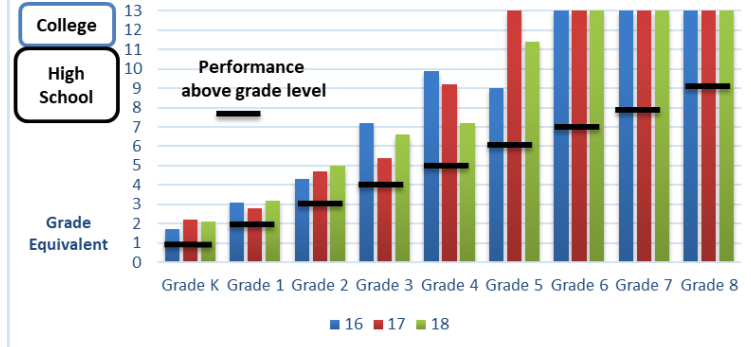

2018 Iowa Test of Basics Trinity Academy Grade Equivalents

Reading

Language

Iowa Test of Basic Skills Trinity Academy Core Grade Equivalents

Mathematics