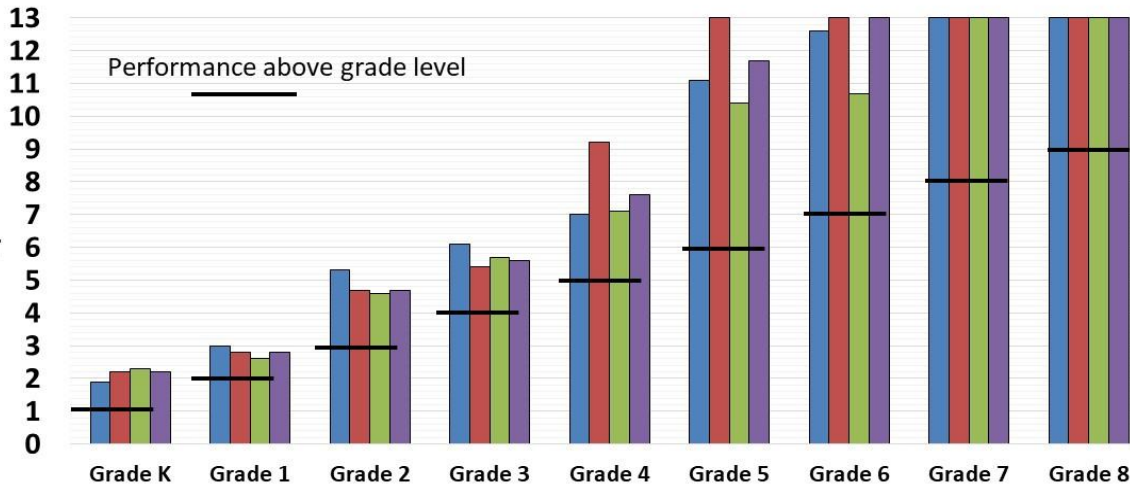

2017 Iowa Test of Basics Trinity Academy Grade Equivalents

Reading Language Mathematics Core Total

College
High School
GRADE EQUIVALENT