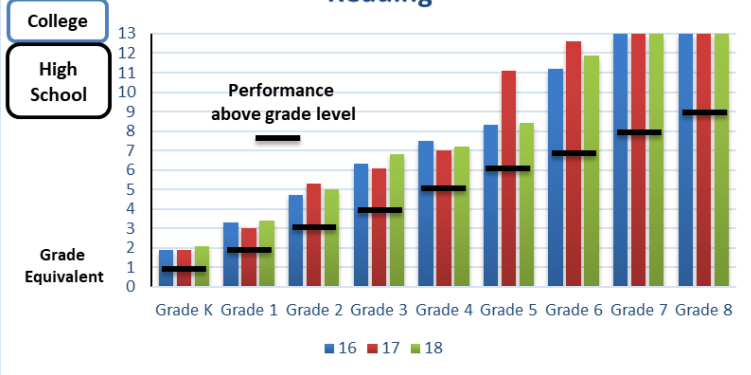

2018 Iowa Test of Basics Trinity Academy Grade Equivalents

Reading

Language

Iowa Test of Basic Skills Trinity Academy Core Grade Equivalents

Mathematics