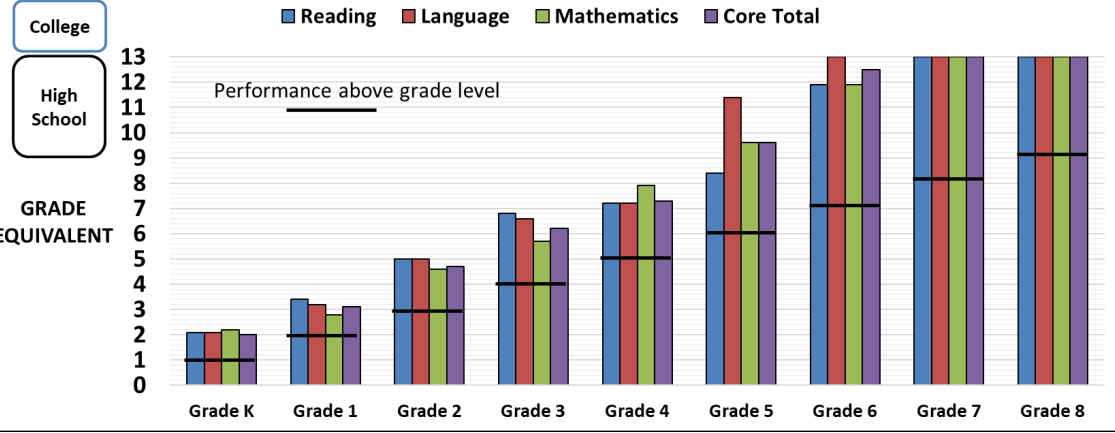

2018 Iowa Test of Basics Trinity Academy Grade Equivalents